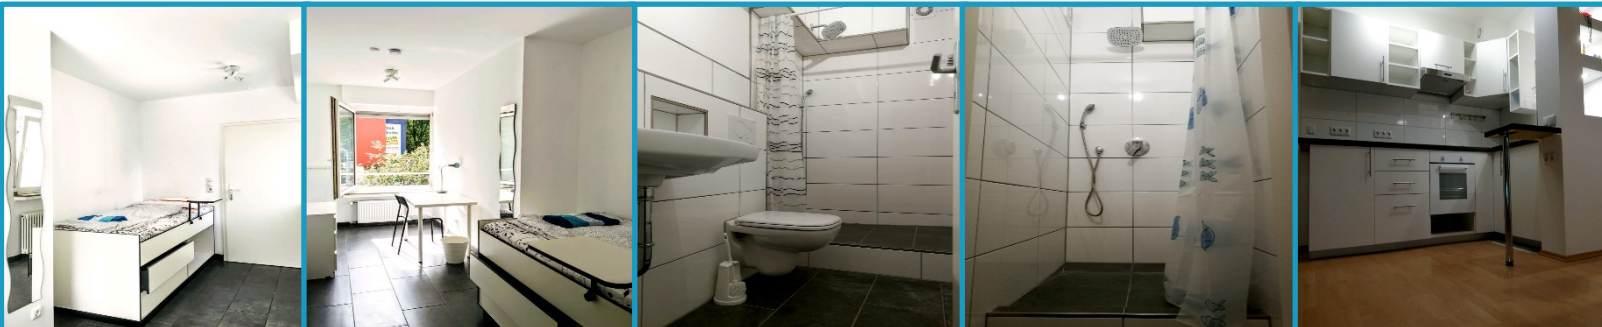

Modern WG am Stadthaus room nr 1

Dortmund Flats

TOP LOCATION | FLEXIBILITY | QUALITY

Fully furnished
student community
(7 separate rooms):

- ✓ Good inbound logistics in all directions
- ✓ Room size: 10 m²
- ✓ Fully-equipped kitchen: fridge, dishwasher, baking oven, toaster, electric kettle, dishes