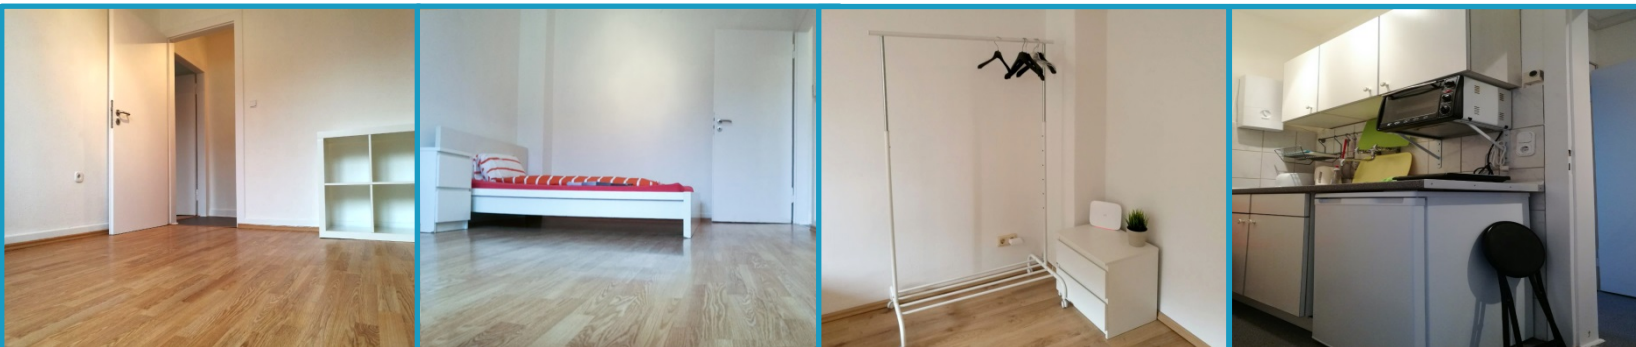

WG in Lütgendortmung bei IKEA 1OG, room nr 2

Dortmund Flats

TOP LOCATION | FLEXIBILITY | QUALITY

Fully furnished
student community
(3 separate rooms):

- ✓ Good inbound logistics in all directions
- ✓ Room size: ~16m²
- ✓ Fully-equipped kitchen: microwave, toaster, electric kettle
- ✓ Vacuum cleaner
- ✓ Wifi and washing machine