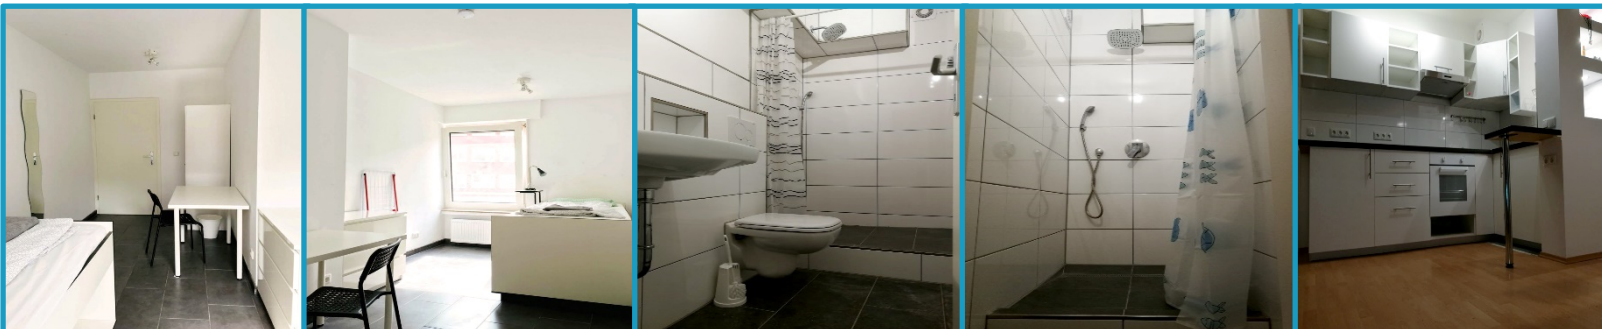

Modern WG am Stadthaus room nr 2

Dortmund Flats

TOP LOCATION | FLEXIBILITY | QUALITY

Fully furnished
student community
(7 separate rooms):

- ✓ Good inbound logistics in all directions
- ✓ Room size: 10 m²
- ✓ Fully-equipped kitchen: fridge, dishwasher, baking oven, toaster, electric kettle, dishes