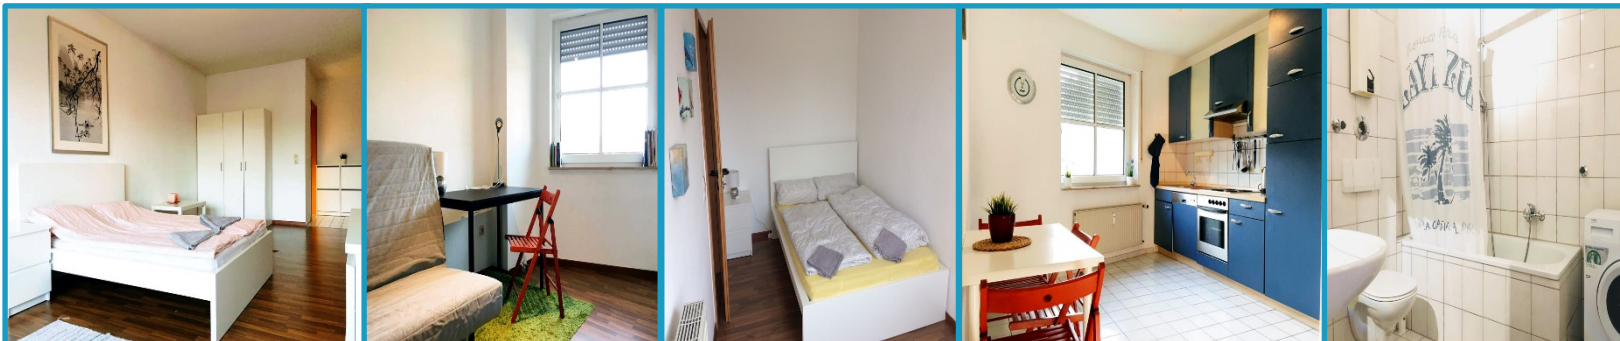

Große Wohnung zentrumsnah

Dortmund Flats

TOP LOCATION | FLEXIBILITY | QUALITY

Fully furnished apartment
for 2-4 persons:

- ✓ Quiet location
- ✓ Excellent inbound logistics to the city center
- ✓ 55 m² in size
- ✓ Fully-equipped kitchen: Toaster, electric kettle, oven and coffee machine
- ✓ Vacuum cleaner