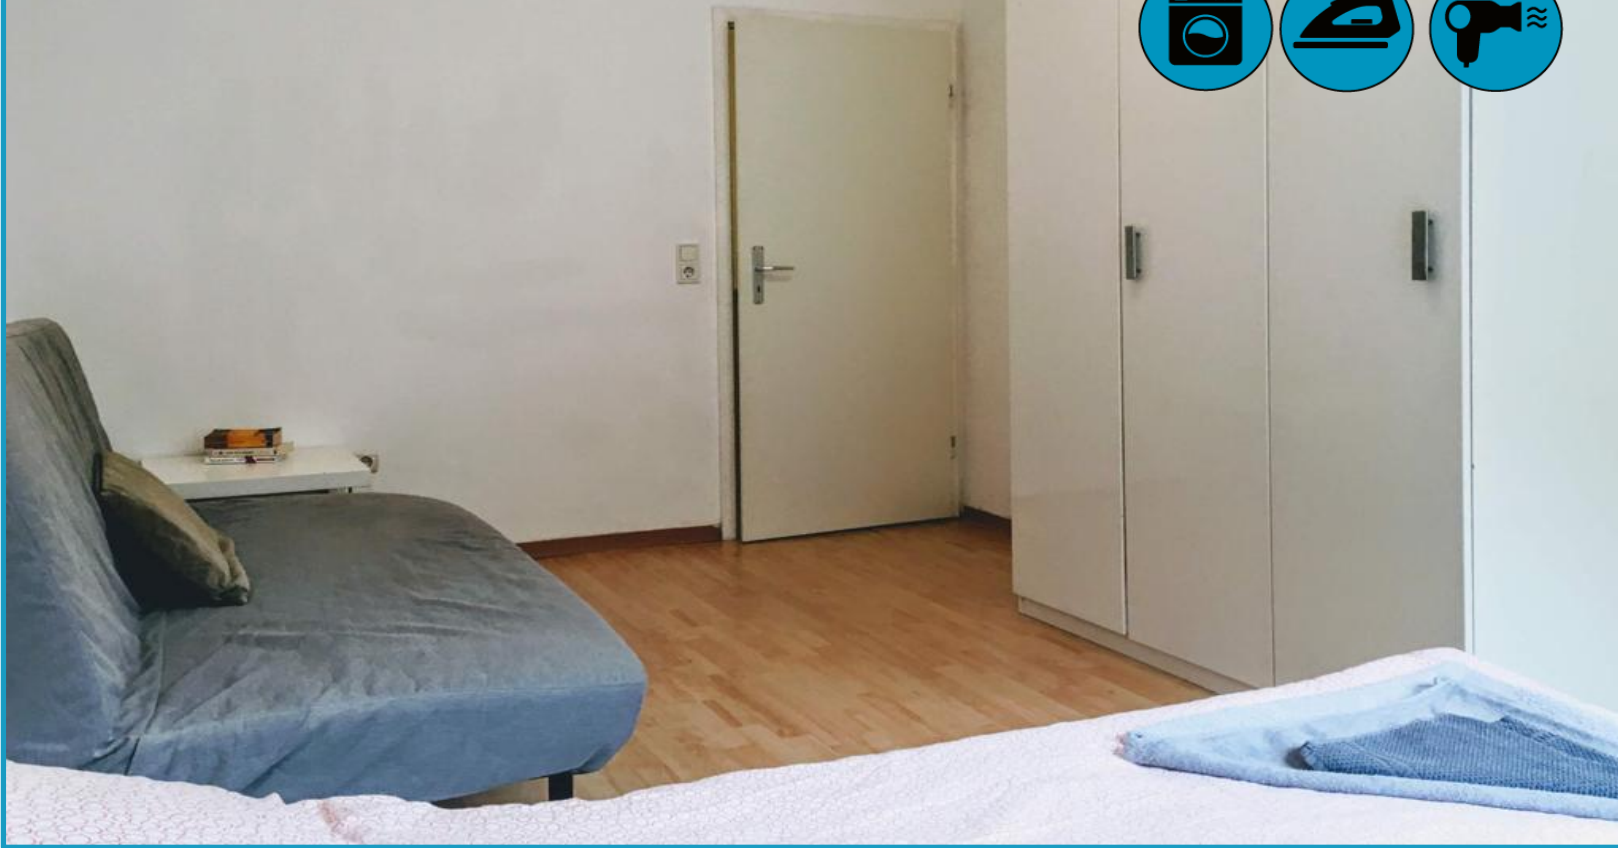

Studio Apartment Rosé

TOP LOCATION | FLEXIBILITY | QUALITY

Fully furnished apartment
for 4-6 persons:

- ✓ Central location
- ✓ Excellent inbound logistics (main train station, Reinoldikirche)
- ✓ 55 m² in size
- ✓ Fully-equipped kitchen: Toaster, electric kettle
- ✓ Vacuum cleaner