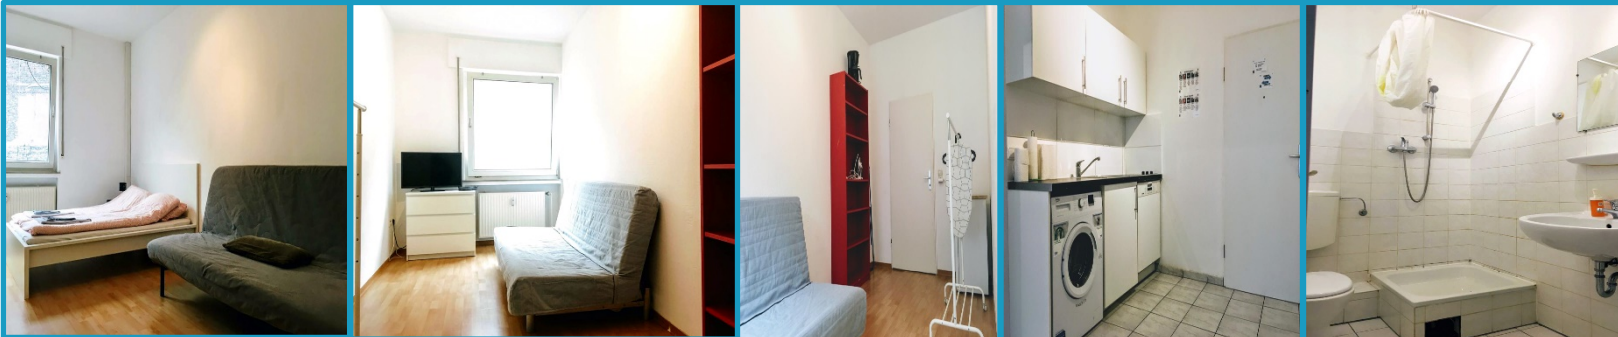

Studio Apartment Rosé

TOP LOCATION | FLEXIBILITY | QUALITY

Fully furnished apartment
for 4-6 persons:

- ✓ Central location
- ✓ Excellent inbound logistics (main train station, Reinoldikirche)
- ✓ 55 m² in size
- ✓ Fully-equipped kitchen: Toaster, electric kettle
- ✓ Vacuum cleaner