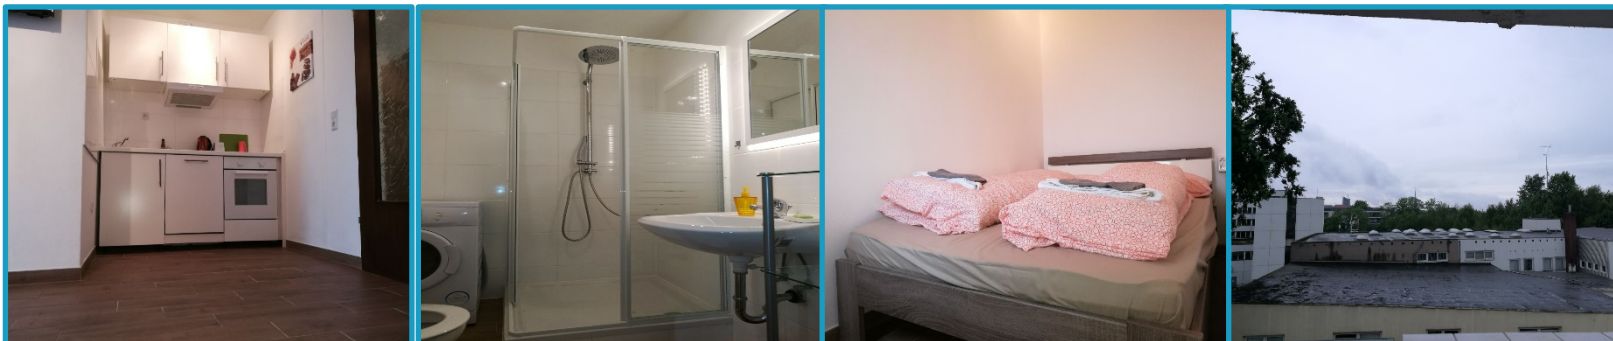

# Apartment Gold im Stadtzentrum

**Dortmund Flats**

ZENTRALE LAGE | FLEXIBILITÄT | QUALITÄT

Fully furnished apartment  
for 2-4 persons:

- ✓ Central location
- ✓ Excellent inbound logistics (main train station, highway B1)
- ✓ 40 m<sup>2</sup> in size
- ✓ Fully-equipped kitchen: Toaster, electric kettle, oven, dishwasher, fridge
- ✓ Vacuum cleaner