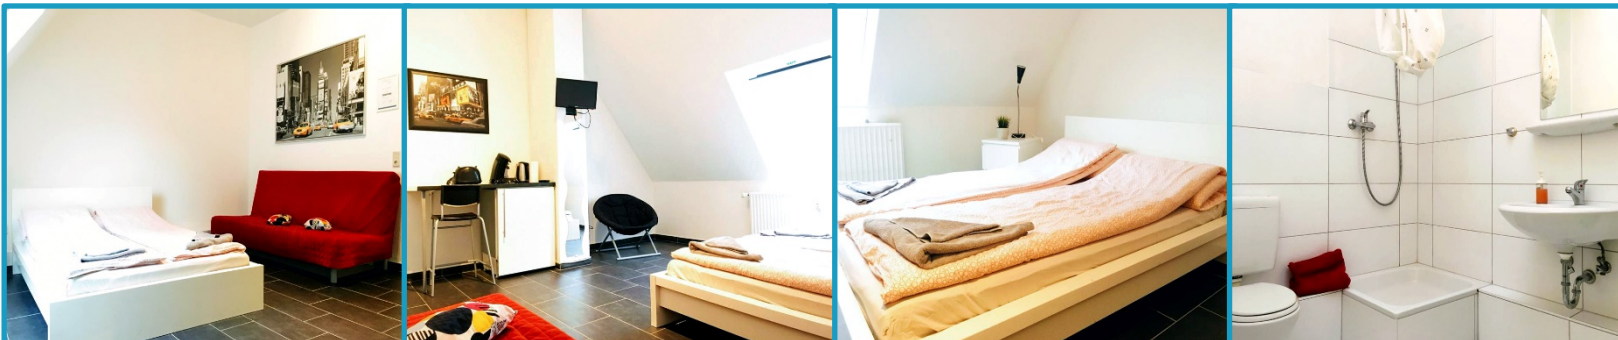

Studio Apartment Yellow

Dortmund Flats

TOP LOCATION | FLEXIBILITY | QUALITY

Fully furnished apartment
for 2-4 persons:

- ✓ Central location
- ✓ Excellent inbound logistics (main train station, Reinoldikirche)
- ✓ 25 m² in size
- ✓ Fully-equipped kitchen: Toaster, electric kettle and coffee machine
- ✓ Vacuum cleaner