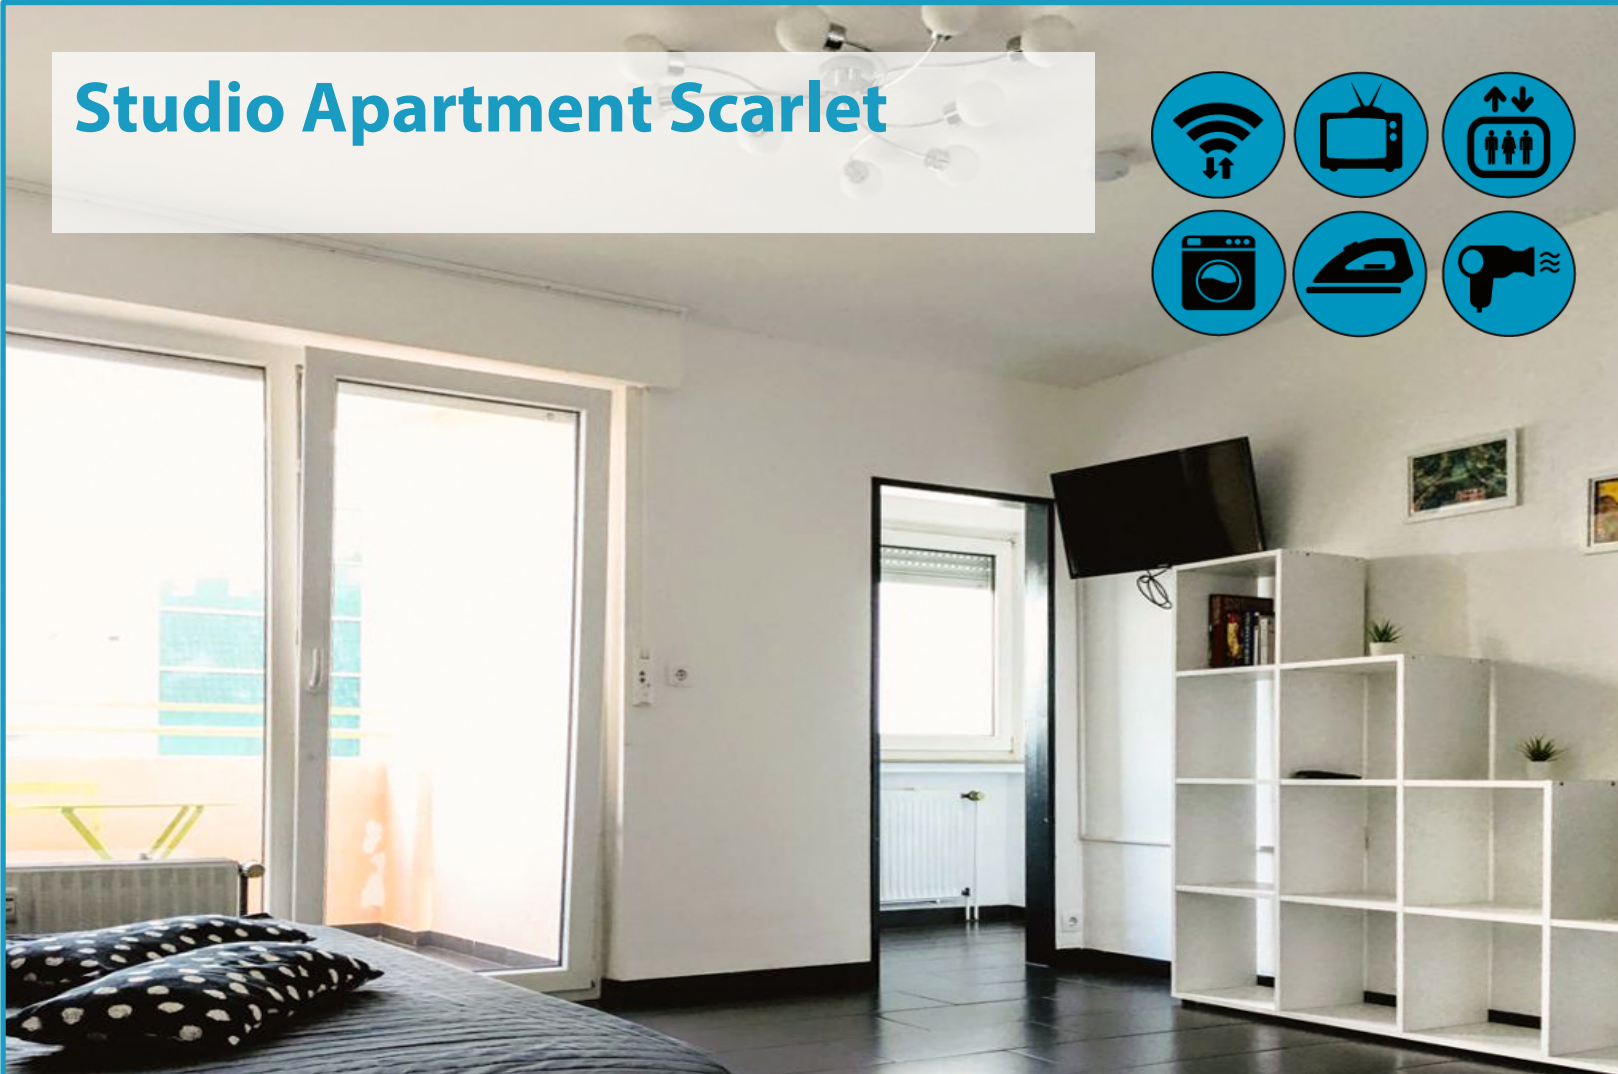

# Studio Apartment Scarlet

**Dortmund Flats**

TOP LOCATION | FLEXIBILITY | QUALITY

Fully furnished apartment  
for 2-4 persons:

- ✓ Central location
- ✓ Excellent inbound logistics (main train station, Reinoldikirche)
- ✓ 25 m<sup>2</sup> in size
- ✓ Equipped separate kitchen: Toaster, electric kettle, coffee machine, microwave
- ✓ Vacuum cleaner