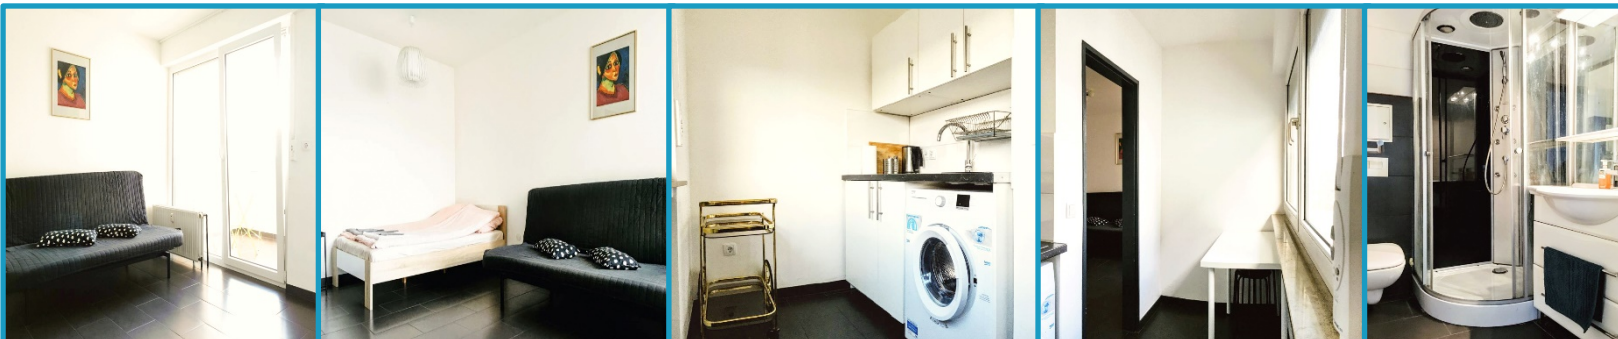

# Studio Apartment Scarlet

**Dortmund Flats**

TOP LOCATION | FLEXIBILITY | QUALITY

Fully furnished apartment  
for 2-4 persons:

- ✓ Central location
- ✓ Excellent inbound logistics (main train station, Reinoldikirche)
- ✓ 25 m<sup>2</sup> in size
- ✓ Equipped separate kitchen: Toaster, electric kettle, coffee machine, microwave
- ✓ Vacuum cleaner