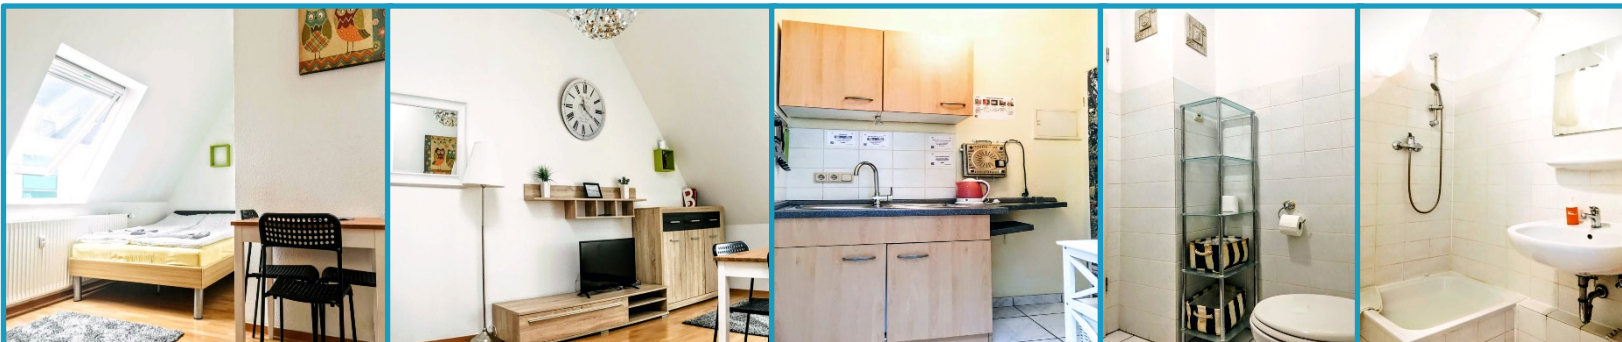

Studio Apartment Green

Dortmund Flats

TOP LOCATION | FLEXIBILITY | QUALITY

Fully furnished apartment
for 2-4 persons:

- ✓ Central location
- ✓ Excellent inbound logistics (main train station, Reinoldikirche)
- ✓ 25 m² in size
- ✓ Fully-equipped kitchen: Toaster, electric kettle and coffee machine
- ✓ Vacuum cleaner