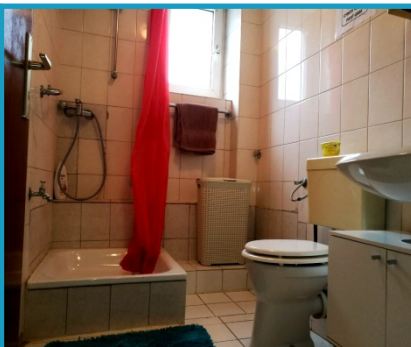

WG Lütgendortmunderstr. 8 room nr1
Lütgendortmunderstr. 8, Dortmund

Dortmund Flats

ZENTRALE LAGE | FLEXIBILITÄT | QUALITÄT

Fully furnished
student community
(3 separate rooms):

- ✓ Good inbound logistics in all directions
- ✓ Room size: ~16m²
- ✓ Fully-equipped kitchen: microwave, toaster, electric kettle
- ✓ Vacuum cleaner
- ✓ Wifi and washing machine