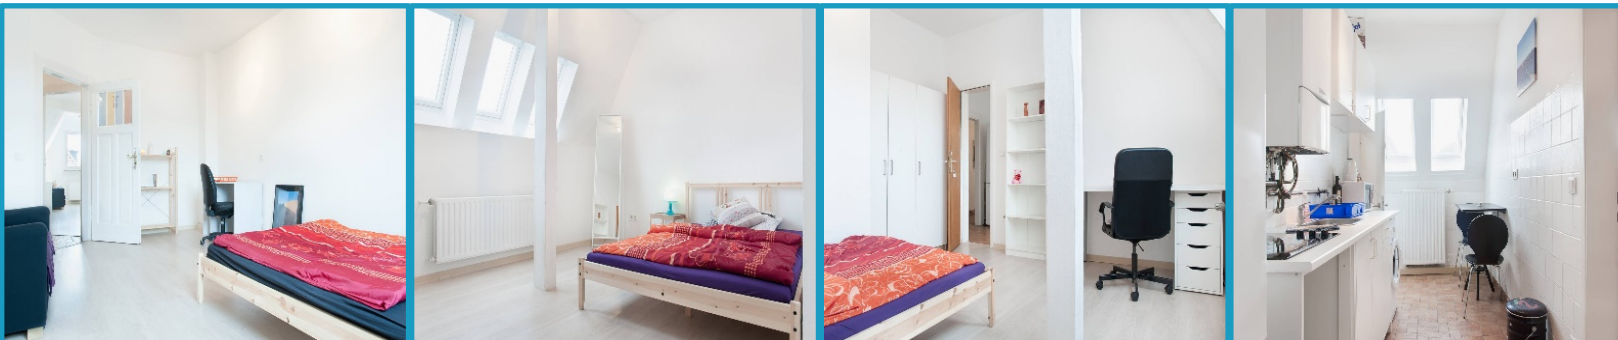

Student Community at Junggesellenstraße

Junggesellenstr. 15, Dortmund

Dortmund Flats

ZENTRALE LAGE | FLEXIBILITÄT | QUALITÄT

Fully furnished
student community
(4 separate rooms):

- ✓ Central, quiet location
- ✓ Excellent inbound logistics (main train station)
- ✓ Room size: ~20 m²
- ✓ Fully-equipped kitchen: Toaster, electric kettle
- ✓ Vacuum cleaner