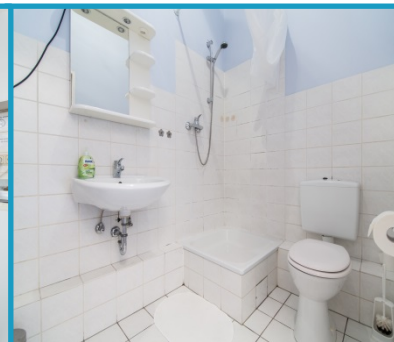

Studio Apartment Purple

Ludwigstraße 4-6, Dortmund

Dortmund Flats

TOP LOCATION | FLEXIBILITY | QUALITY

Fully furnished apartment
for 2-4 persons:

- ✓ Central location
- ✓ Excellent inbound logistics (main train station, Reinoldikirche)
- ✓ 25 m² in size
- ✓ Fully-equipped kitchen: Toaster, electric kettle and coffee machine
- ✓ Vacuum cleaner