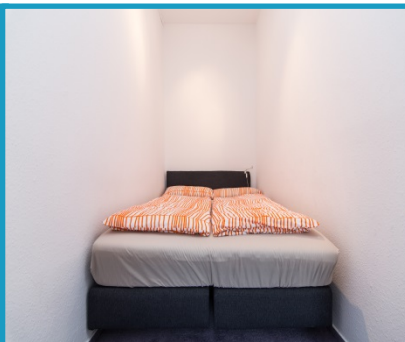

Studio Apartment Purple

Ludwigstraße 4-6, Dortmund

Dortmund Flats

TOP LOCATION | FLEXIBILITY | QUALITY

Fully furnished apartment
for 2-4 persons:

- ✓ Central location
- ✓ Excellent inbound logistics (main train station, Reinoldikirche)
- ✓ 25 m² in size
- ✓ Fully-equipped kitchen: Toaster, electric kettle and coffee machine
- ✓ Vacuum cleaner