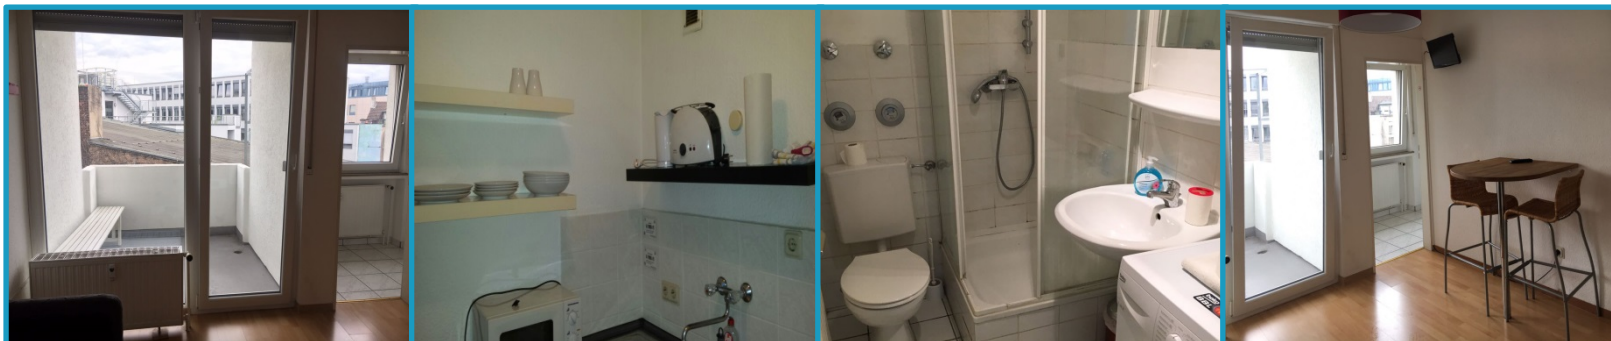

Studio Apartment Pink

Ludwigstraße 4-6, Dortmund

Dortmund Flats

ZENTRALE LAGE | FLEXIBILITÄT | QUALITÄT

Fully furnished apartment
for 2-4 persons:

- ✓ Central location
- ✓ Excellent inbound logistics (main train station, Reinoldikirche)
- ✓ 25 m² in size
- ✓ Fully-equipped kitchen: Toaster, electric kettle
- ✓ Vacuum cleaner