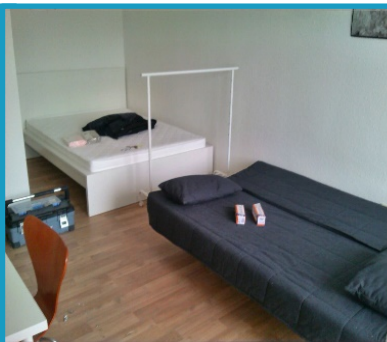

Studio Apartment Mocca

Ludwigstraße 4-6, Dortmund

Dortmund Flats

TOP LOCATION | FLEXIBILITY | QUALITY

Fully furnished apartment
for 2-4 persons:

- ✓ Central location
- ✓ Excellent inbound logistics (main train station, Reinoldikirche)
- ✓ 25 m² in size
- ✓ Fully-equipped separate kitchen: Toaster, electric kettle and coffee machine
- ✓ Vacuum cleaner