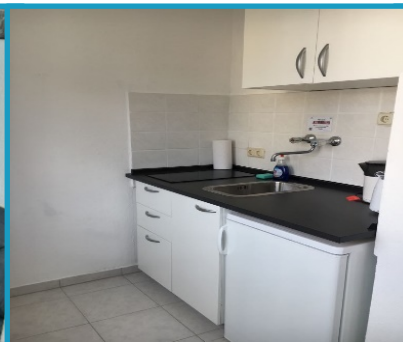

Studio Apartment Mocca

Ludwigstraße 4-6, Dortmund

Dortmund Flats

TOP LOCATION | FLEXIBILITY | QUALITY

Fully furnished apartment
for 2-4 persons:

- ✓ Central location
- ✓ Excellent inbound logistics (main train station, Reinoldikirche)
- ✓ 25 m² in size
- ✓ Fully-equipped separate kitchen: Toaster, electric kettle and coffee machine
- ✓ Vacuum cleaner