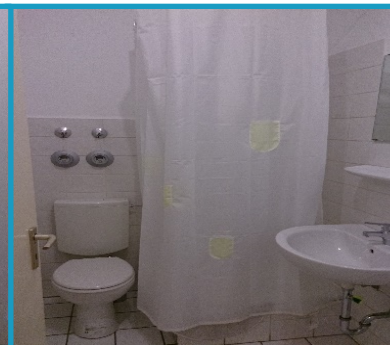

Studio Apartment Lime

Ludwigstraße 4-6, Dortmund

Dortmund Flats

ZENTRALE LAGE | FLEXIBILITÄT | QUALITÄT

Fully furnished apartment
for 2-4 persons:

- ✓ Central location
- ✓ Excellent inbound logistics (main train station, Reinoldikirche)
- ✓ 25 m² in size
- ✓ Fully-equipped separate kitchen: Toaster, electric kettle
- ✓ Vacuum cleaner