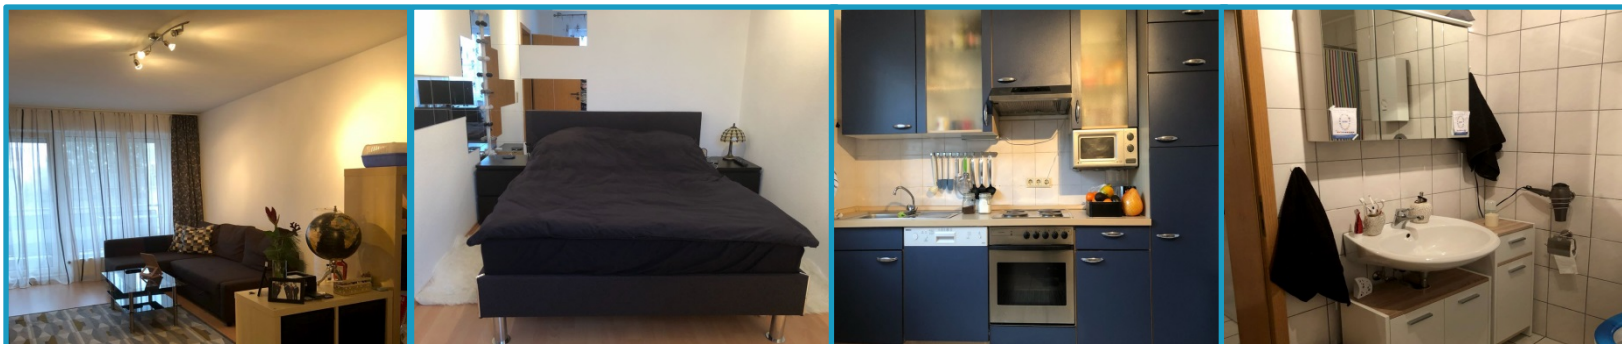

Studio Apartment Kaiserstraße

Kaiserstraße 147, Dortmund

Dortmund Flats

TOP LOCATION | FLEXIBILITY | QUALITY

Fully furnished apartment
for 2-4 persons:

- ✓ Quiet location
- ✓ Excellent inbound logistics to the city center
- ✓ 55 m² in size
- ✓ Fully-equipped kitchen: Toaster, electric kettle, oven and coffee machine
- ✓ Vacuum cleaner