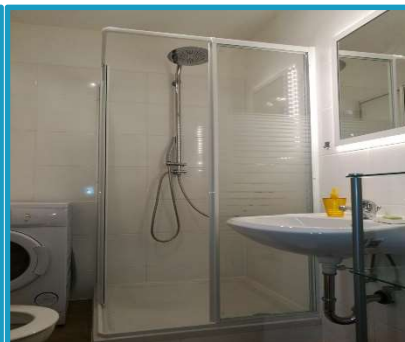

## Dortmund Flats

ZENTRALE LAGE | FLEXIBILITÄT | QUALITÄT

Fully furnished apartment  
for 2-4 persons:

- ✓ Central location
- ✓ Excellent inbound logistics (main train station, highway B1)
- ✓ 40 m<sup>2</sup> in size
- ✓ Fully-equipped kitchen: Toaster, electric kettle, oven, dishwasher, fridge
- ✓ Vacuum cleaner