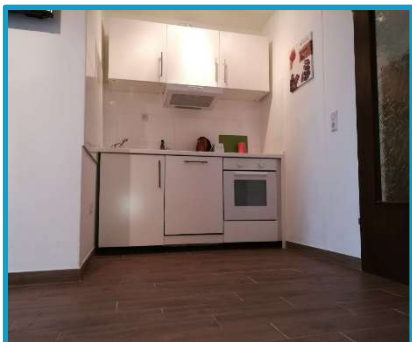

## Dortmund Flats

ZENTRALE LAGE | FLEXIBILITÄT | QUALITÄT

Fully furnished apartment  
for 2-4 persons:

- ✓ Central location
- ✓ Excellent inbound logistics (main train station, highway B1)
- ✓ 40 m<sup>2</sup> in size
- ✓ Fully-equipped kitchen: Toaster, electric kettle, oven, dishwasher, fridge
- ✓ Vacuum cleaner