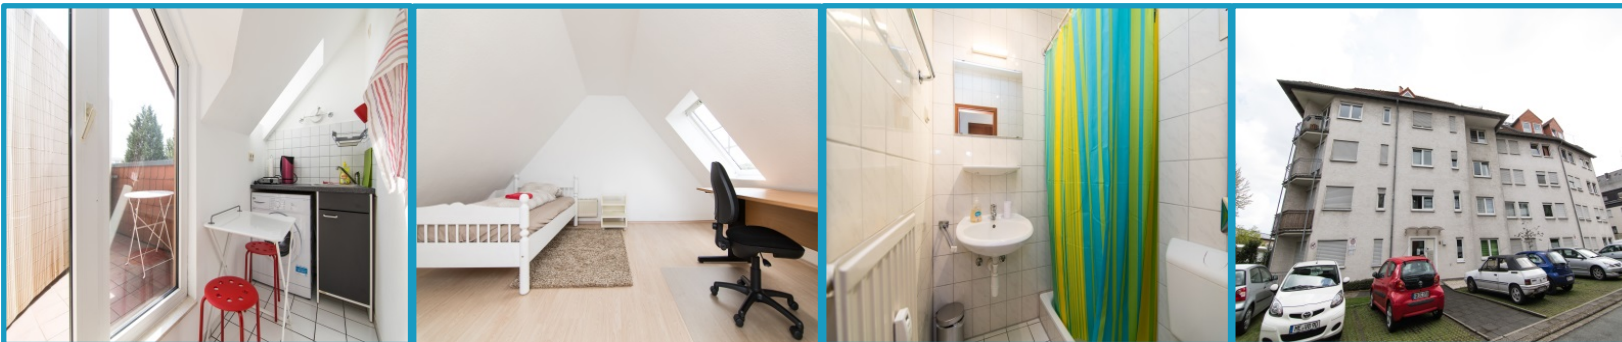

2-Room Apartment close to TU Dortmund

Gibbenhey 5, Dortmund

Dortmund Flats

TOP LOCATION | FLEXIBILITY | QUALITY

Fully furnished apartment
for 2-4 persons:

- ✓ Quiet location
- ✓ Excellent inbound logistics to the TU Dortmund, ISM and the city center
- ✓ 40 m² in size
- ✓ Balcony
- ✓ Fully-equipped kitchen: Toaster, electric kettle
- ✓ Vacuum cleaner